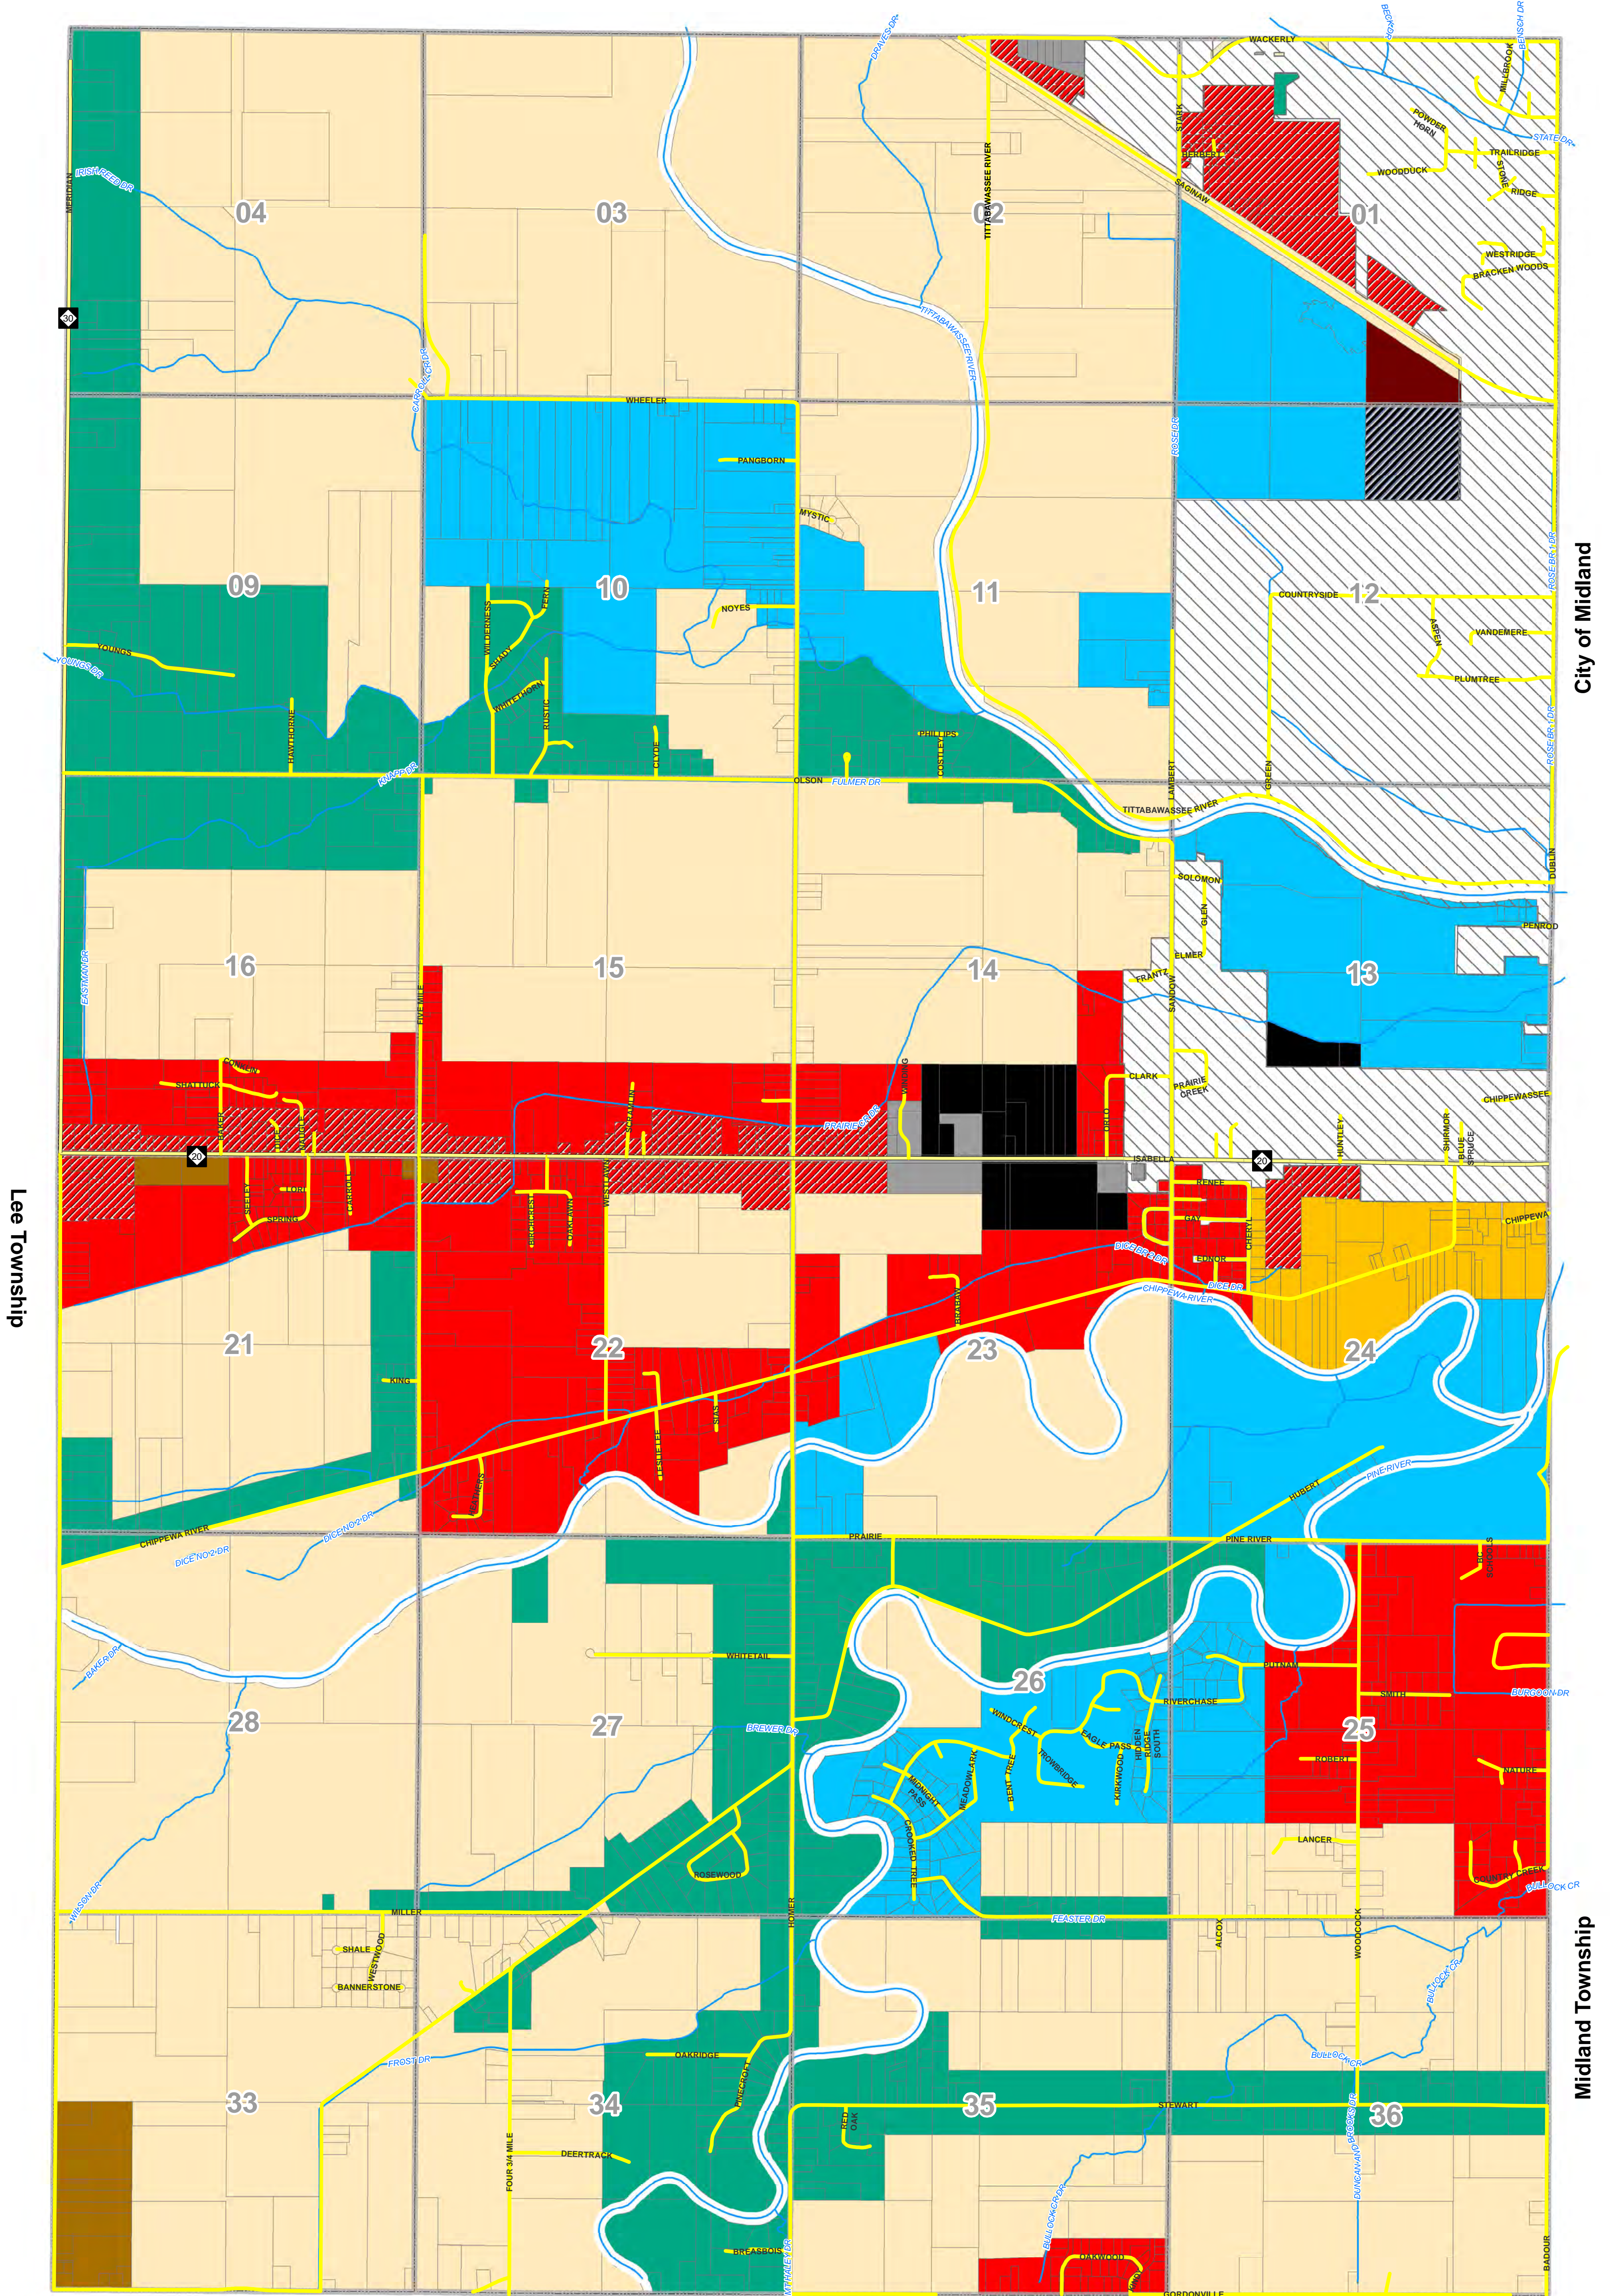

Lincoln Township

Mt Haley Township

0 875 1,750 3,500 5,250 7,000 Feet

ZONING MAP

HOMER TOWNSHIP

MIDLAND COUNTY, MICHIGAN

Map Created and Maintained by Midland County GIS
For more information about GIS or this Map - (989) 837-7147

Map Features

- Local Roads
- State Roads
- Water
- Sections
- City of Midland

- AR - Agricultural Residential District
- RR - Rural Residential District
- RA - Single Family Residential Low
- RB - Single Family Residential Med
- RC - Single Family Residential High

Zoning

- RD - Multiple Family Residential District
- OSC - Office Service Commercial District
- NSC - Neighborhood Service Com District
- CSC - Community Service Commercial District
- HSC - Heavy Service Commercial District
- I - Industrial District